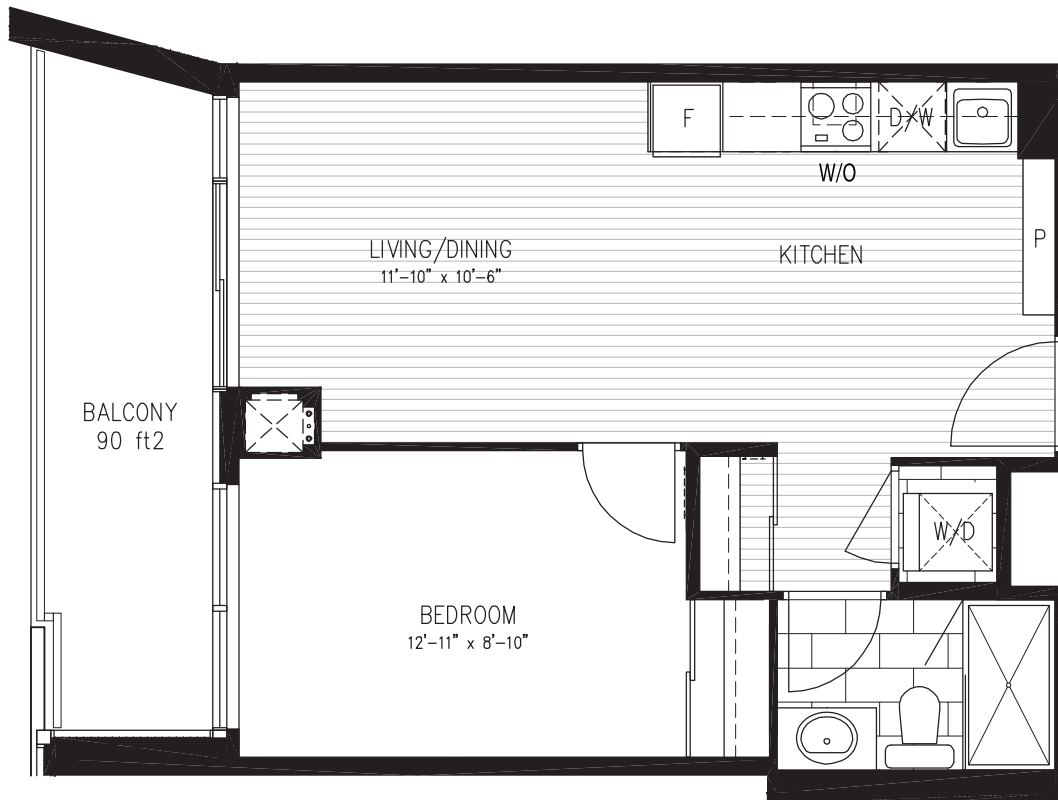

KEY WEST

CONDOMINIUM

1A
04
520 ft2

LEGEND

F	-	FRIDGE
P	-	PANTRY
D/W	-	DISHWASHER
W/O	-	WALL OVEN
W/D	-	WASHER / DRYER
WIC	-	WALK-IN CLOSET
EP	-	ELECTRICAL PANEL