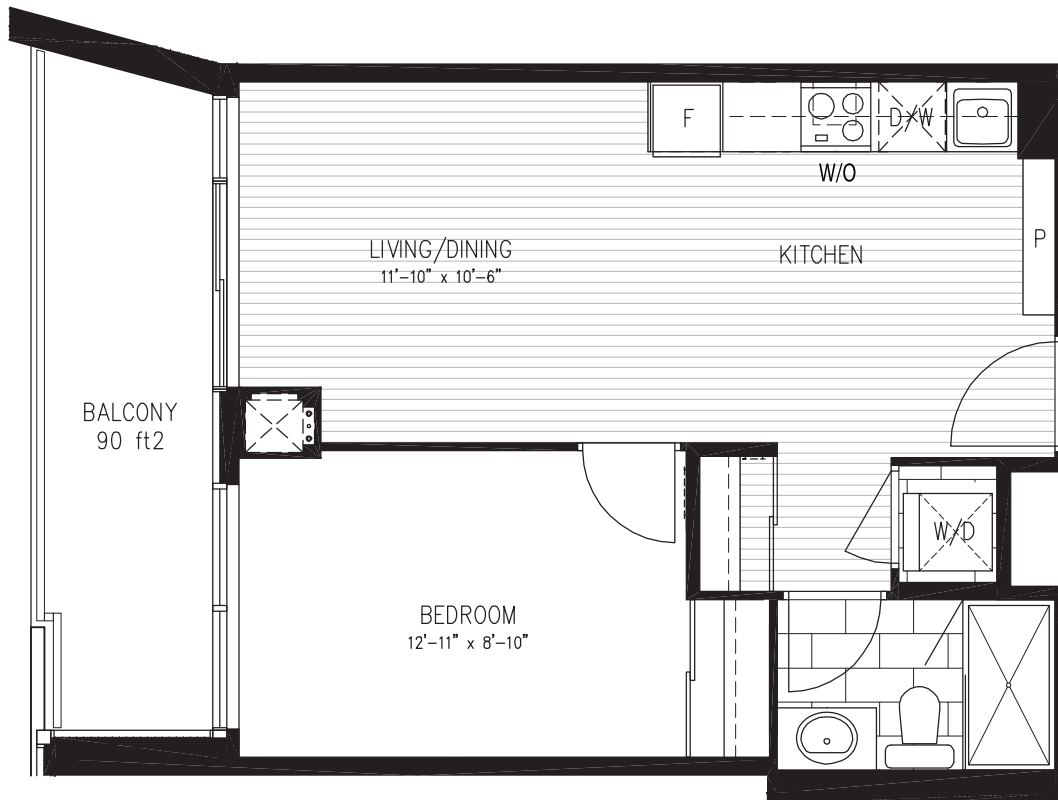

KEY WEST

CONDOMINIUM

1A
04
520 ft²

LEGEND

- F - FRIDGE
- P - PANTRY
- D/W - DISHWASHER
- W/O - WALL OVEN
- W/D - WASHER / DRYER
- WIC - WALK-IN CLOSET
- EP - ELECTRICAL PANEL